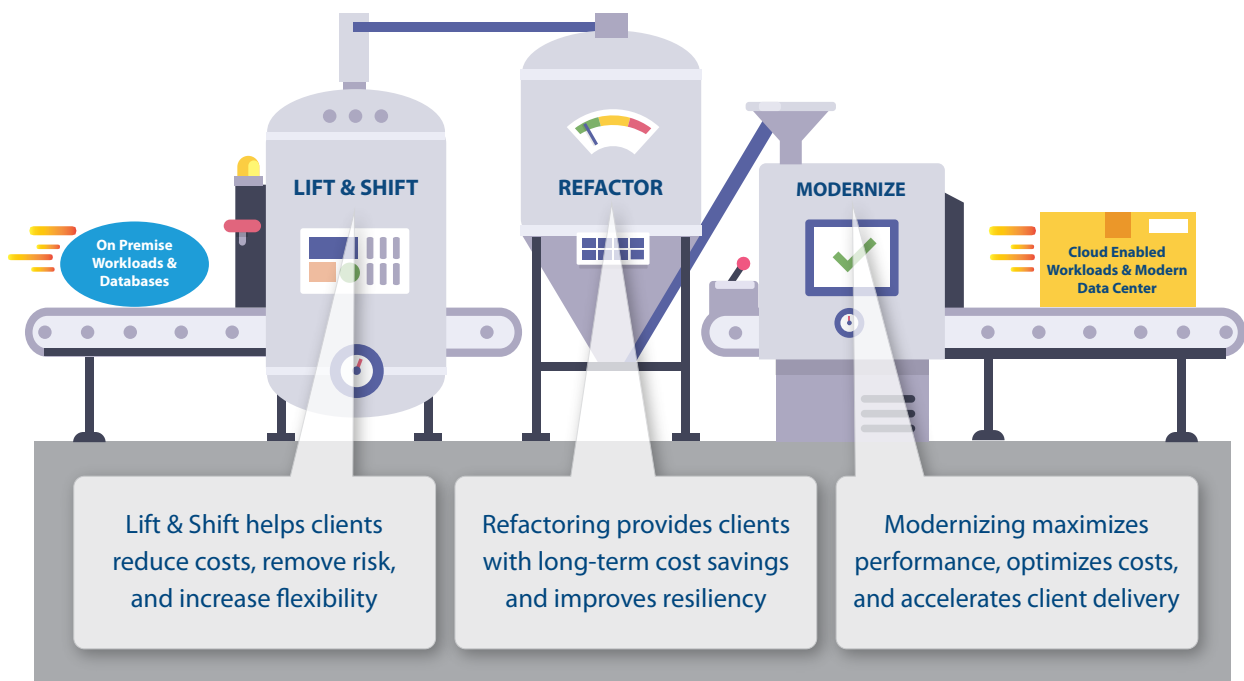

### Reduced Delivery Risk

With proven frameworks backed by 10,000+ development hours

### Single Cohesive Team Delivery Model

Disciplined delivery by fully onshore or hybrid team to reduce errors

The Neudesic Cloud Factory is a repeatable framework that accelerates the typical migration and modernization timetable to provide more value to organizations in less time. The Cloud Factory is powered by automation, delivered by a single onshore or hybrid team, and fully aligned to the Microsoft Cloud Adoption Framework.

The Neudesic Cloud Factory enables teams to concurrently migrate and modernize multiple applications to increase scalability, flexibility, and meet the diverse needs of our clients with a three-prong approach:

## How Our Cloud Factory is Different

While the concept of a migration factory isn't new, the Neudesic Cloud Factory offers a variety of unique characteristics that have been consistently proven to reduce cost, add value, and accelerate overall client modernization in the cloud.