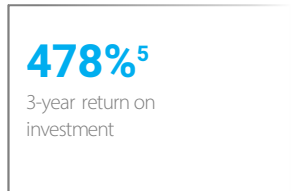

Migrate to achieve cost savings and efficiency

The Neudesic Cloud Factory