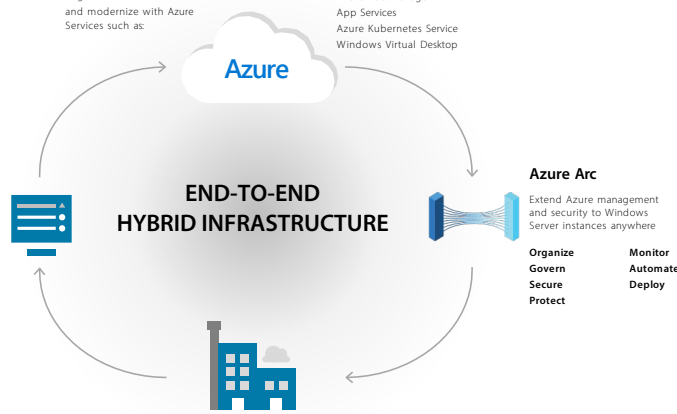

Modernize apps with unparalleled innovation

Bring existing Windows Server and SQL Server licenses to Azure

With Azure Hybrid Benefit, you can maximize your existing investments and transition to the cloud at your own pace

Migrate to Azure and get **3 years of free extended security updates** for your 2008/R2 workloads from the date of end of support

Get industry-leading price performance with SQL on Windows Server on Azure

Protect apps, data, and IT workloads in Azure

Windows Server offers best-in-class security with built-in protection in Windows Server VMs and Azure Security Center

- 8 trillion threat signals analyzed daily
- 3,500 security experts
- $1 billion per year investment in security

Azure Security Center

Unified security management across hybrid cloud workloads

Azure Sentinel

AI-driven Security Information and Event Management (SIEM)

SQL Analytics

Unique database security monitoring for your cloud SQL

Update Management

Automation tool to manage operating system updates

Azure Confidential Computing

Protect and secure data while it is in use

Take advantage of cloud innovations for on-premises workloads

Windows Server on Azure

Migrate to Azure VMs and modernize with Azure Services such as:

Windows Admin Center
Manage and enable Azure Services remotely or directly from the Azure Portal including:

Backup Site Recovery Monitoring   **Security Center Update Files**

Modernize your workloads with new and improved features on Azure

- Use Azure Automate to simplify IT management with optimized, automated operations
- Manage Windows Servers with Windows Admin Center straight from the Azure Portal
- Enable secure remote work by deploying virtual desktops and apps quickly and easily with Windows Virtual Desktop
- Gain flexibility and consistency with native .NET support in App Service

Migrate to achieve cost savings and efficiency

The Neudesic Cloud Factory

Unlock a repeatable framework with The Neudesic Cloud Factory

Our solution accelerates the typical migration and modernization timetable to provide more value to your organization in less time.